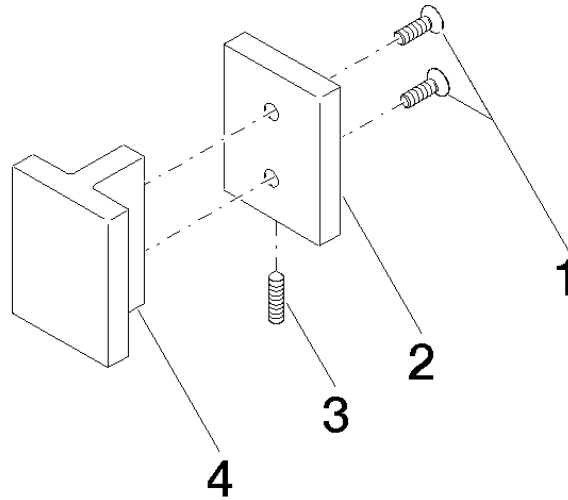

Door handle - Brushed Platinum

11 000 980

	Brushed Platinum	11 000 980-06
	Chrome	11 000 980-00
	Matte Black	11 000 980-33

Required miscellaneous

Attachment set for towel bar/tumbler mounting on one side 12 350 970 90

- •for installation on glass tiles

Required miscellaneous

Attachment set for towel bar/tumbler mounting on two sides - 12 351 970 90

Door handle - Brushed Platinum

11 000 980

mm [inches]

Door handle - Brushed Platinum

11 000 980

Spare parts list

No.	Item Number	Name	Quantity used	Delivery time
1	09 30 30 170 90	screw	2	2
2	08 17 98 557-06	cover	1	10
3	04 31 11 113 00 90	pin	1	2
4	08 17 98 558-06	handle	1	10